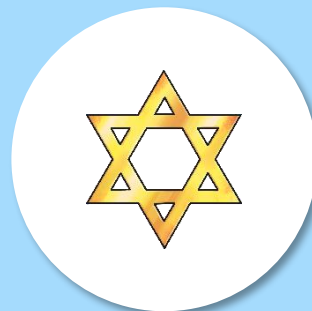

RE

Hinduism

Symbols and Meanings

Aim

L.O. I can name and explain the meanings of Hindu symbols.

Success Criteria

- I can correctly match Hindu symbols with their names.
- I can explain what the main Hindu symbols mean or represent.

Religions and Symbols

Can you match the religions with their main symbols?

Christianity

Judaism

Hinduism

Sikhism

Buddhism

Islam

Hindu Symbols and their Meanings

Aum

This is the most important symbol in Hinduism.

It represents the Atman (soul) and the Brahman (the ultimate reality).

Hindu Symbols and their Meanings

Swastika

The swastika is a very holy symbol, representing the Sun god Surya.

It shows how Hinduism is part of every aspect of a Hindu's life.

Hindu Symbols and their Meanings

Lotus Flower (Padma)

This is a very important symbol, as Hindus believe that Brahma (the Creator) came from a lotus flower.